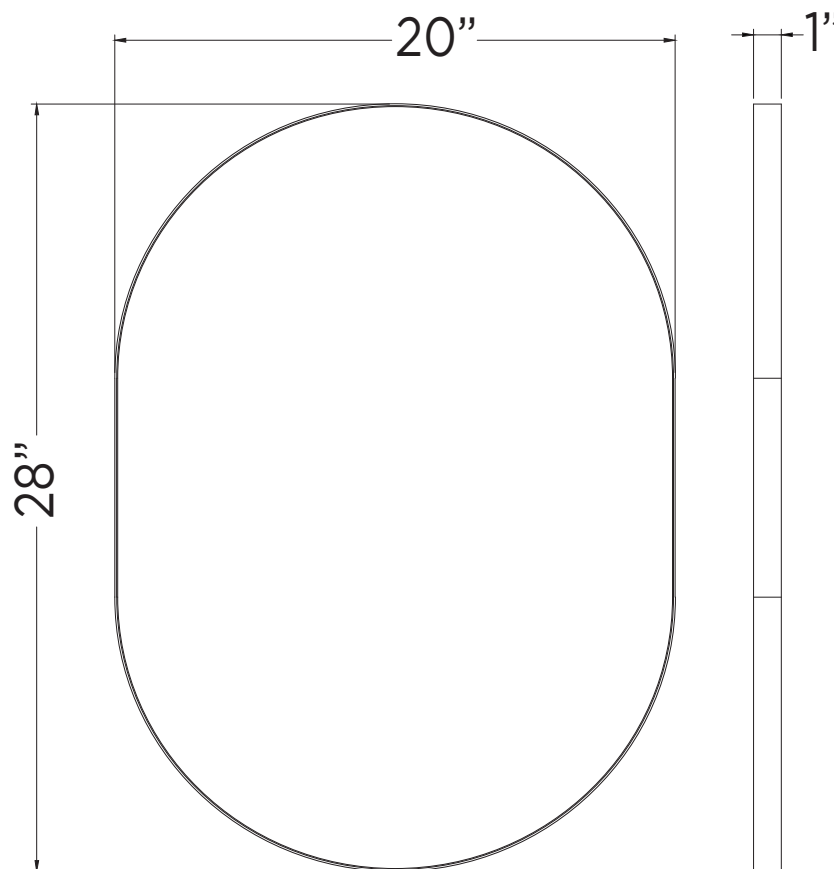

**SPECIFICATIONS / TECHNICAL DATA**

**MIRROR  
OVAL**

**20" x 28"**

*ATTENTION! Dimensions may vary by up to 3/8". It is highly recommended to pull all dimensions of actual model for installation and measuring purposes.*